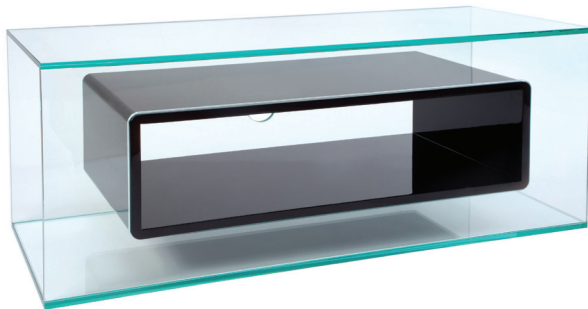

ELEMENTS lamp table
59367 • 55 x 55 x 50 cm

ELEMENTS console table
59368 • 120 x 35 x 75 cm

ICICLE coffee table
59387 • 120 x 70 x 40 cm

ICICLE lamp table
59388 • 55 x 55 x 50 cm

ICICLE console table
59389 • 120 x 35 x 75 cm

angel TV STAND

59700 • 110 x 45 x 45 cm

suitable for any size of TV up to 50 inches

niche TV STAND

115 x 40 x 45 cm

59406 • wenge

59407 • walnut

59408 • oak

59409 • high gloss black

suitable for any size of TV up to 50 inches

both TV stands available in **wenge, walnut, oak & high gloss black**

cliff TV STAND

100 x 40 x 45 cm

59401 • wenge

59402 • walnut

59403 • oak

59404 • high gloss black

suitable for any size of TV up to 50 inches